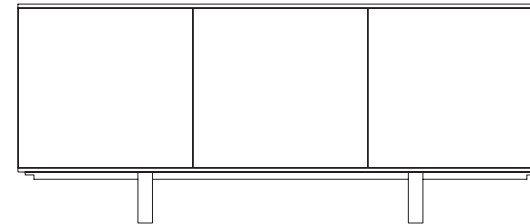

# ALTO CREDENZA

---

The Alto Credenza is a simple and cleanly designed storage option for informal, formal and boardroom projects. The polished hoop base, that can also be powder coated, lifts the credenza off the ground to give it a light aesthetic. Available in Lacquer, Fenix or Veneer the Alto Credenza will also match top finishes chosen on the matching fixed or flip-top Alto Tables.

## Dimensions (in mm)

2 Door	Finish	Section	Width	Depth	Height
<b>External</b>	All	-	1200	550	750

3 Door	Finish	Section	Width	Depth	Height
<b>External</b>	All	-	1800	550	750

4 Door	Finish	Section	Width	Depth	Height
<b>External</b>	All	-	2400	550	750