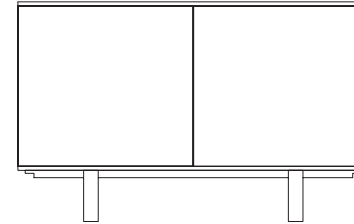

# ALTO CREDENZA

---

The Alto Credenza is a simple and cleanly designed storage option for informal, formal and boardroom projects. The polished hoop base, that can also be powder coated, lifts the credenza off the ground to give it a light aesthetic. Available in Lacquer, Fenix or Veneer the Alto Credenza will also match top finishes chosen on the matching fixed or flip-top Alto Tables.

## Dimensions (in mm)

2 Door	Finish	Section	Width	Depth	Height
<b>External</b>	All	-	1200	550	750

3 Door	Finish	Section	Width	Depth	Height
<b>External</b>	All	-	1800	550	750

4 Door	Finish	Section	Width	Depth	Height
<b>External</b>	All	-	2400	550	750