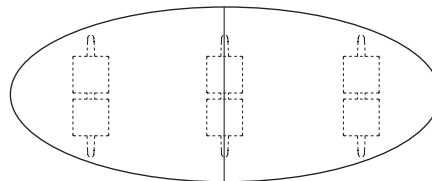

Dimensions (in mm)

Ovals

2400 x 1200
2 x Single T base

2000 x 1000
2200 x 1100
2400 x 1200
Y base

2400 x 1500
2 x Double T base

3000 x 1200
3800 x 1200
Y Base + 1 x single T base

3000 x 1500
4000 x 1500
3 x Double T base - veneered tops

4000 x 1500
2 x Single T base and 2 x Double T base
- MFC & MFMDf

4800 x 1500
2 x Single T base and 2 x Double T base
- MFC & MFMDf

ALTO TABLE - FIXED

Dimensions (in mm)

Rectangles

1500 x 750
1600 x 800
1800 x 900
2000 x 1000
2200 x 1100
2400 x 1200
2 x Single T base
3000 x 1200
3 x Single T base

1800 x 900
2000 x 1000
2200 x 1100
2400 x 1200
Y base

2400 x 1500
2 x Double T base

3000 x 1200
Y base + 1 single T base

3000 x 1500
3 x Double T base
4000 x 1500
3 x Double T base -
veneered tops
4000 x 1500
4 x Double T base -
MFC & MFMDf
4800 x 1500
4 x Double T base -
MFC & MFMDf

ALTO TABLE - FIXED

Dimensions (in mm)

Boats

Barrels

2400 x 1200
2 x Single T base

2400 x 1500
2 x Double T base

3000 x 1200
3 x Single T base

3000 x 1500
3 x Double T base
4000 x 1500
3 x Double T base with veneered tops