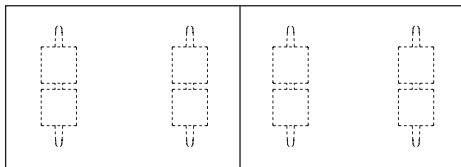

1800 x 900
2000 x 1000
2200 x 1100
2400 x 1200
Y base

2400 x 1500
2 x Double T base

3000 x 1200
Y base + 1 single T base

3000 x 1500
3 x Double T base
4000 x 1500
3 x Double T base -
veneered tops
4000 x 1500
4 x Double T base -
MFC & MFMDf
4800 x 1500
4 x Double T base -
MFC & MFMDf

ALTO TABLE - FIXED

Dimensions (in mm)

Boats

Barrels

2400 x 1200
2 x Single T base

2400 x 1500
2 x Double T base

3000 x 1200
3 x Single T base

3000 x 1500
3 x Double T base
4000 x 1500
3 x Double T base with veneered tops