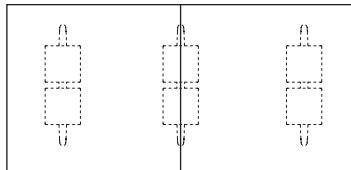

4000 x 1500
2 x Single T base and 2 x Double T base
- MFC & MFMDf

4800 x 1500
2 x Single T base and 2 x Double T base
- MFC & MFMDf

ALTO TABLE - FIXED

Dimensions (in mm)

Rectangles

1500 x 750
1600 x 800
1800 x 900
2000 x 1000
2200 x 1100
2400 x 1200
2 x Single T base
3000 x 1200
3 x Single T base

1800 x 900
2000 x 1000
2200 x 1100
2400 x 1200
Y base

2400 x 1500
2 x Double T base

3000 x 1200
Y base + 1 single T base

3000 x 1500
3 x Double T base
4000 x 1500
3 x Double T base -
veneered tops
4000 x 1500
4 x Double T base -
MFC & MFMDf
4800 x 1500
4 x Double T base -
MFC & MFMDf

ALTO TABLE - FIXED

Dimensions (in mm)

Boats

Barrels

2400 x 1200
2 x Single T base

2400 x 1500
2 x Double T base

3000 x 1200
3 x Single T base

3000 x 1500
3 x Double T base
4000 x 1500
3 x Double T base with veneered tops