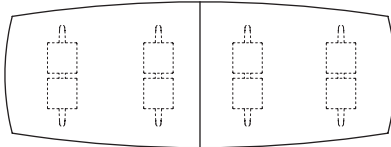

1800 x 900
2000 x 1000
2200 x 1100
2400 x 1200
Y base

2400 x 1500
2 x Double T base

3000 x 1200
Y base + 1 single T base

3000 x 1500
3 x Double T base
4000 x 1500
3 x Double T base -
veneered tops
4000 x 1500
4 x Double T base -
MFC & MFMDf
4800 x 1500
4 x Double T base -
MFC & MFMDf

ALTO TABLE - FIXED

Dimensions (in mm)

Boats

Barrels

2400 x 1200
2 x Single T base

2400 x 1500
2 x Double T base

3000 x 1200
3 x Single T base

3000 x 1500
3 x Double T base
4000 x 1500
3 x Double T base with veneered tops

4000 x 1500
4 x Double T base - MFC & MF MDF
4800 x 1500
4 x Double T base - MFC & MF MDF

1800 x 900
2000 x 1000
2200 x 1100
2400 x 1200
Y base

3000 x 1200
3800 x 1200
Y base + 1 x single T base

ALTO TABLE - FIXED