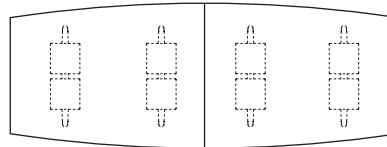

1800 x 900
2000 x 1000
2200 x 1100
2400 x 1200
Y base

2400 x 1500
2 x Double T base

3000 x 1200
Y base + 1 single T base

3000 x 1500
3 x Double T base
4000 x 1500
3 x Double T base -
veneered tops
4000 x 1500
4 x Double T base -
MFC & MFMDf
4800 x 1500
4 x Double T base -
MFC & MFMDf

ALTO TABLE - FIXED

Dimensions (in mm)

Boats

Barrels

2400 x 1200
2 x Single T base

2400 x 1500
2 x Double T base

3000 x 1200
3 x Single T base

3000 x 1500
3 x Double T base
4000 x 1500
3 x Double T base with veneered tops

4000 x 1500
4 x Double T base - MFC & MF MDF
4800 x 1500
4 x Double T base - MFC & MF MDF

1800 x 900
2000 x 1000
2200 x 1100
2400 x 1200
Y base

3000 x 1200
3800 x 1200
Y base + 1 x single T base

ALTO TABLE - FIXED