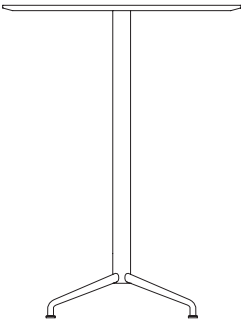

BISTRO TABLE

Bistro is a range of fixed and flip tables suitable for a wide range of applications. From cafes and restaurants to breakout and lounge areas, the Bistro Table works. There are several height options, base finishes, top shapes and sizes.

British Design

British Made

Available as fixed top

Available as flip-top

Coffee, standard, and
poser heights available

Several edge profiles available

10 year guarantee

BISTRO TABLE

Dimensions (in mm)

Square
600 x 600
750 x 750
800 x 800
900 x 900

Round
Ø 600
Ø 750
Ø 800
Ø 900
Ø 1000

/PH
Poseur height
1050

/ST
Standard height
740

/CT
Coffee table height
460

BISTRO TABLE

BISTRO TABLE