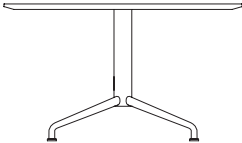

British Design

British Made

Available as fixed top

Available as flip-top

Coffee, standard, and
poser heights available

Several edge profiles available

10 year guarantee

BISTRO TABLE

Dimensions (in mm)

Square
600 x 600
750 x 750
800 x 800
900 x 900

Round
Ø 600
Ø 750
Ø 800
Ø 900
Ø 1000

/PH
Poseur height
1050

/ST
Standard height
740

/CT
Coffee table height
460

BISTRO TABLE

BISTRO TABLE

BISTRO TABLE

BISTRO TABLE