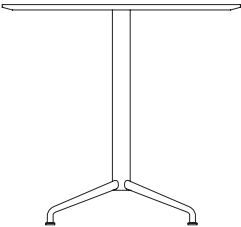

BISTRO TABLE

Bistro is a range of fixed and flip tables suitable for a wide range of applications. From cafes and restaurants to breakout and lounge areas, the Bistro Table works. There are several height options, base finishes, top shapes and sizes.

British Design

British Made

Available as fixed top

Available as flip-top

Coffee, standard, and
poser heights available

Several edge profiles available

10 year guarantee

BISTRO TABLE

Dimensions (in mm)

Square
600 x 600
750 x 750
800 x 800
900 x 900

Round
Ø 600
Ø 750
Ø 800
Ø 900
Ø 1000

/PH
Poseur height
1050

/ST
Standard height
740

/CT
Coffee table height
460

BISTRO TABLE

BISTRO TABLE

BISTRO TABLE

BISTRO TABLE