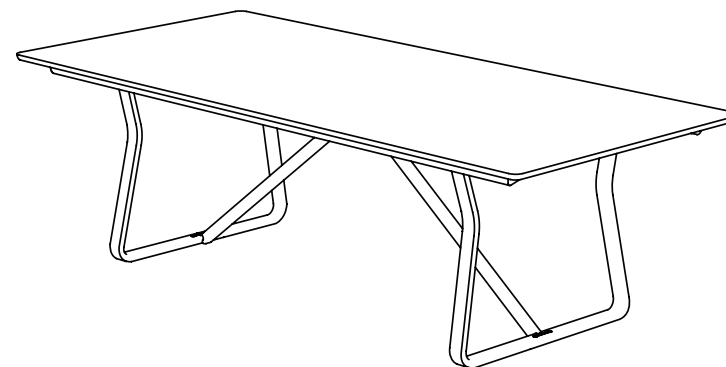

THEO FOLDING LEG TABLE

Designed by British designer Simon Pengelly, the Theo Folding Table is a lightweight, strong, durable wood framed table. Perfect for breakout spaces, cafe areas and informal meetings, the Theo Folding Table is complemented by a range of matching family products including chairs, credenzas, stools and benches.

Stain & colour options

10 year guarantee

Made with FSC approved wood

THEO FOLDING LEG TABLE

Standard Wood Finishes

Table Laminates

Stains

length/width 2200 x 900
length/width 2200 x 1100
length/width 2400 x 900
length/width 2400 x 1100
length/width 3000 x 1000
length/width 3000 x 1200
height 740

THEO FOLDING LEG TABLE

THEO FOLDING LEG TABLE

THEO FOLDING LEG TABLE

THEO FOLDING LEG TABLE