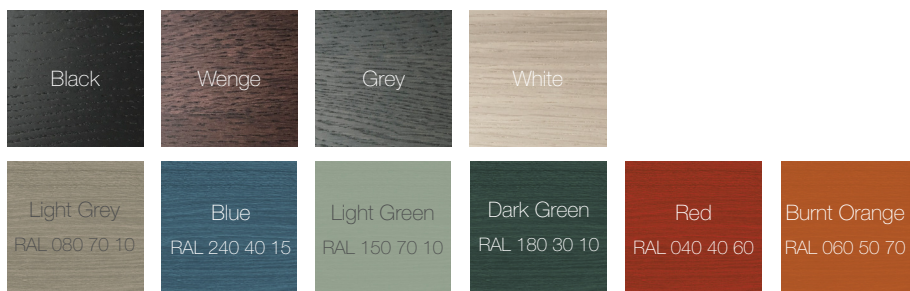

Stain & colour options

10 year guarantee

Made with FSC approved wood

THEO FOLDING LEG TABLE

Standard Wood Finishes

Table Laminates

Stains

length/width 2200 x 900
length/width 2200 x 1100
length/width 2400 x 900
length/width 2400 x 1100
length/width 3000 x 1000
length/width 3000 x 1200
height 740