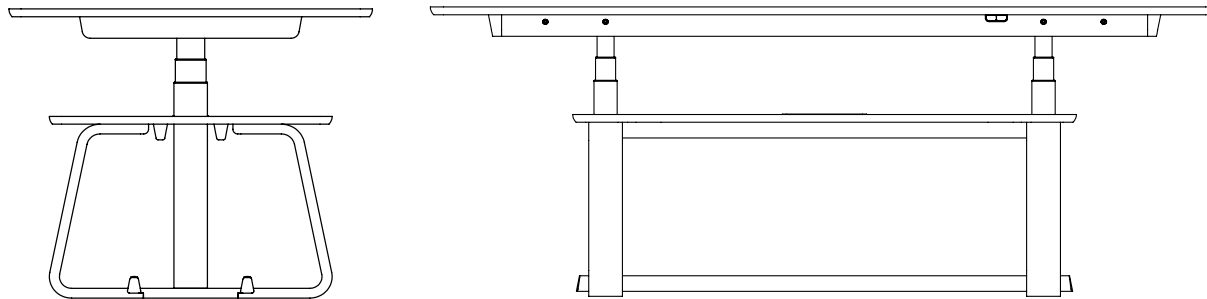

THEO HEIGHT ADJUSTABLE TABLE

The Theo Height Adjustable Table promotes a healthier work environment in any space by enabling users to switch between sitting and standing positions, whilst maintaining a cohesive aesthetic.

Height range of 740-1050

Stain & colour options

10 year guarantee

Choice of upholstery

Made with FSC approved wood

THEO HEIGHT ADJUSTABLE TABLE

length/width 1800 x 900
length/width 2000 x 1000
length/width 2400 x 1000
height 740 - 1050