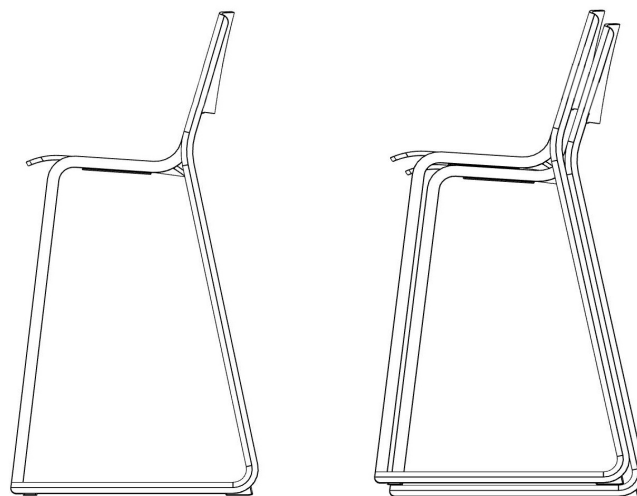

For additional comfort, upholstery and arms can be added.

Stain & colour options

10 year guarantee

Upholstered seat available

Made with FSC approved wood

THEO HIGH CHAIR

Standard Wood Finishes

Table Laminates

Stains

Theo High Chair

overall height: 1125mm
seat height: 770mm
overall depth: 540mm
width without arms: 530mm
width with arms: 640mm

THEO HIGH CHAIR

THEO HIGH CHAIR

THEO HIGH CHAIR

THEO HIGH CHAIR

THEO CHAIR